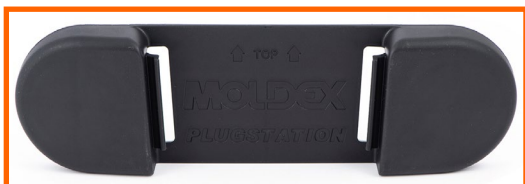

goSafe

MAKE SILENCE GOLDEN

Strategically placed hearing protection dispensers help you save an average of **30% on hearing protection**

Moldex Glide® Twist In Foam Earplugs PlugStation®, Corded

MOL6883

- Moldex now offers our popular earplug dispenser, the PlugStation, with Glide with Cord earplugs. With the Glide PlugStation®, you can afford to put earplugs in all the places they're needed. The convenience, ease of use, and high visibility lead to higher compliance and cost savings.
- Like a fingerprint, no two ear canals are alike. Glide's unique multi-curved stem rotates for a custom fit inside each ear canal. With its unique curved stem design, you simply push & twist for Glide to angle its way to find your fit.

Moldex 6868 Magnetic Bracket For PlugStation®

MOL6868

- With the PlugStation, you can afford to put earplugs in all the places they're needed. Hang one near workstations, another outside the restrooms and another in the break room. Easy, convenient access to hearing protection will help ensure that the earplugs are being used and will save time