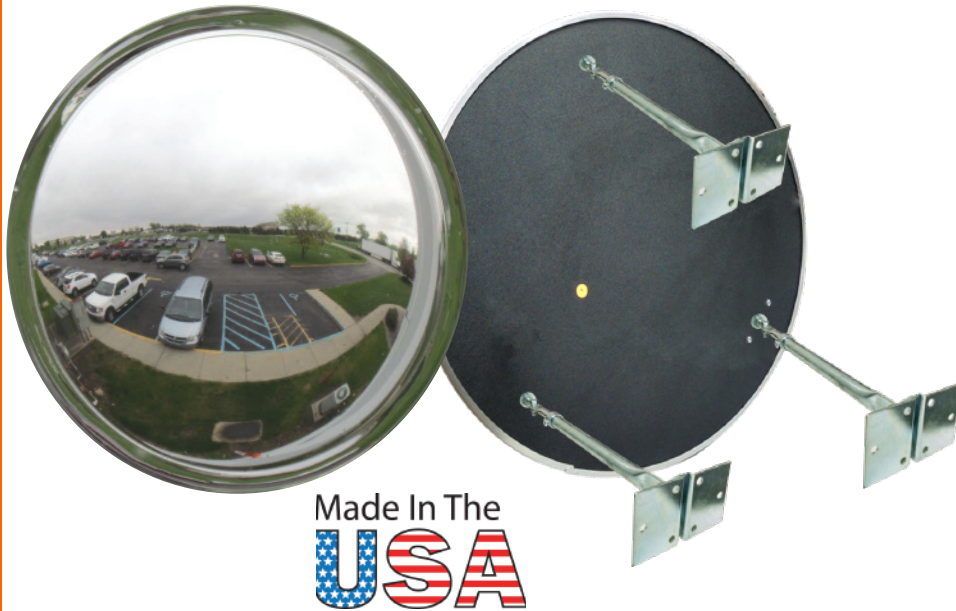

DomeVex®

THE ULTIMATE OUTDOOR MIRROR

There's an outdoor traffic and security mirror that's up to the challenge of regional and seasonal high winds. Our patented Domevex® mirrors were created to provide a 180 degree view in vertically mounted mirrors with adjustment. The viewing area is 3 times the coverage of a standard convex mirror. Three brackets evenly spaced is the best defense against mother nature.

This hybrid line of mirrors is the only convex style product that has a continuous flat border around the mirror for rigidity. These outdoor mirrors have high impact plastic backs contained in an aluminum "U" channel, with options for 1, 2, or 3 telescoping brackets.

Sizes - 16", 24", 32" & 42" Indoor and outdoor models available.

<http://domesandmirrors.com/wide-view.htm>

goSafe

On The Web:
wwwgoSafe.com

Phone:
800.330.9240