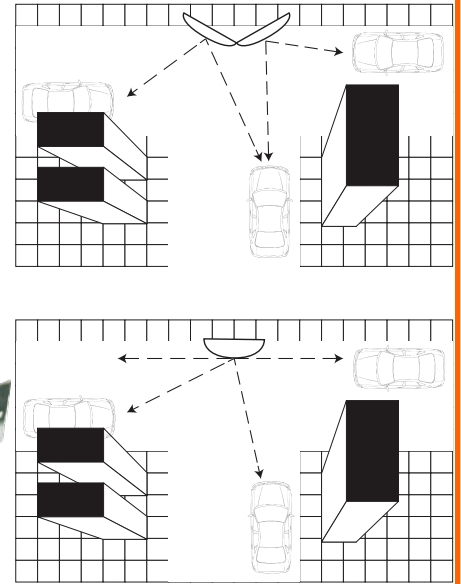

DomeVex®

THE ULTIMATE OUTDOOR MIRROR

There's an outdoor traffic and security mirror that's up to the challenge of regional and seasonal high winds. Our patented Domevex® mirrors were created to provide a 180 degree view in vertically mounted mirrors with adjustment. The viewing area is 3 times the coverage of a standard convex mirror. Three brackets evenly spaced is the best defense against mother nature.

This hybrid line of mirrors is the only convex style product that has a continuous flat border around the mirror for rigidity. These outdoor mirrors have high impact plastic backs contained in an aluminum "U" channel, with options for 1, 2, or 3 telescoping brackets.

Sizes - 16", 24", 32" & 42" Indoor and outdoor models available.

<http://domesandmirrors.com/wide-view.htm>

goSafe

On The Web:
wwwgoSafe.com

Phone:
800.330.9240